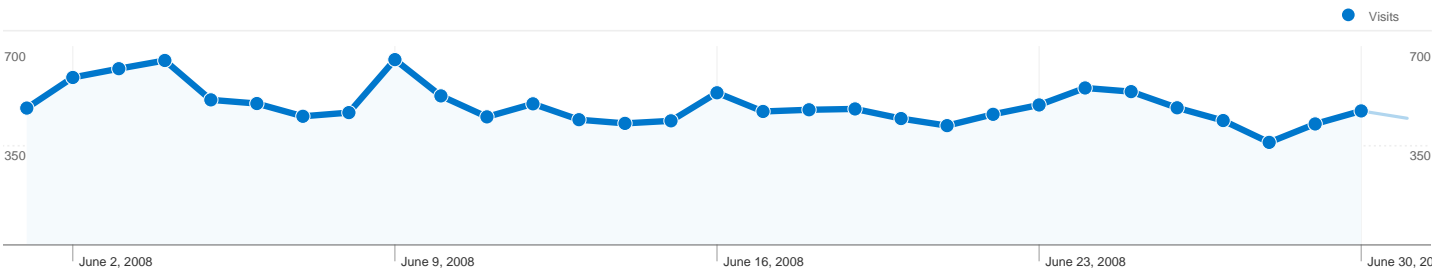

Site Usage

14,785 Visits

58.84% Bounce Rate

46,423 Pageviews

00:02:32 Avg. Time on Site

3.14 Pages/Visit

55.07% % New Visits

Visitors Overview

9,228 people visited this site

14,785 Visits

9,228 Absolute Unique Visitors

46,423 Pageviews

3.14 Average Pageviews

00:02:32 Time on Site

58.84% Bounce Rate

55.07% New Visits

All traffic sources sent a total of 14,785 visits

-  43.81% Direct Traffic
-  18.39% Referring Sites
-  37.80% Search Engines

- Direct Traffic
6,477.00 (43.81%)
- Search Engines
5,589.00 (37.80%)
- Referring Sites
2,719.00 (18.39%)

14,785 visits came from 109 countries/territories

Site Usage						
Visits	Pages/Visit	Avg. Time on Site	% New Visits	Bounce Rate		
14,785 % of Site Total: 100.00%	3.14 Site Avg: 3.14 (0.00%)	00:02:32 Site Avg: 00:02:32 (0.00%)	55.13% Site Avg: 55.07% (0.11%)	58.84% Site Avg: 58.84% (0.00%)		
Country/Territory	Visits	Pages/Visit	Avg. Time on Site	% New Visits	Bounce Rate	
United States	7,914	3.25	00:02:27	57.10%	57.10%	
United Kingdom	1,529	2.89	00:03:10	48.59%	60.04%	
Australia	938	1.92	00:01:19	21.75%	79.85%	
Canada	727	3.92	00:02:49	56.95%	50.07%	
Germany	357	3.05	00:01:55	70.87%	58.26%	
Brazil	332	4.75	00:02:59	76.81%	61.45%	
Spain	311	4.59	00:04:27	65.59%	50.16%	
France	297	2.73	00:01:59	61.62%	62.96%	
Italy	287	3.39	00:02:26	55.75%	53.31%	
Japan	231	2.18	00:02:11	28.57%	61.47%	