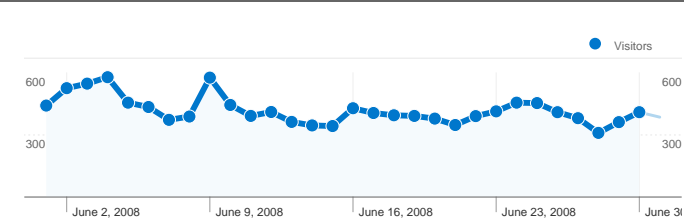

Site Usage

14,785 Visits

58.84% Bounce Rate

46,423 Pageviews

00:02:32 Avg. Time on Site

3.14 Pages/Visit

55.07% % New Visits

Visitors Overview

9,228 people visited this site

14,785 Visits

9,228 Absolute Unique Visitors

46,423 Pageviews

3.14 Average Pageviews

00:02:32 Time on Site

58.84% Bounce Rate

55.07% New Visits

14,785 visits came from 109 countries/territories

Site Usage						
Visits	Pages/Visit	Avg. Time on Site	% New Visits	Bounce Rate		
14,785 % of Site Total: 100.00%	3.14 Site Avg: 3.14 (0.00%)	00:02:32 Site Avg: 00:02:32 (0.00%)	55.13% Site Avg: 55.07% (0.11%)	58.84% Site Avg: 58.84% (0.00%)		
Country/Territory	Visits	Pages/Visit	Avg. Time on Site	% New Visits	Bounce Rate	
United States	7,914	3.25	00:02:27	57.10%	57.10%	
United Kingdom	1,529	2.89	00:03:10	48.59%	60.04%	
Australia	938	1.92	00:01:19	21.75%	79.85%	
Canada	727	3.92	00:02:49	56.95%	50.07%	
Germany	357	3.05	00:01:55	70.87%	58.26%	
Brazil	332	4.75	00:02:59	76.81%	61.45%	
Spain	311	4.59	00:04:27	65.59%	50.16%	
France	297	2.73	00:01:59	61.62%	62.96%	
Italy	287	3.39	00:02:26	55.75%	53.31%	
Japan	231	2.18	00:02:11	28.57%	61.47%	

Pages on this site were viewed a total of 46,423 times

 **46,423** Pageviews

 **30,440** Unique Views

 **58.84%** Bounce Rate

Top Content

Pages	Pageviews	% Pageviews
/	11,318	24.38%
/DVD/index.html	4,355	9.38%
/info/top100.html	2,420	5.21%
/index.html	2,089	4.50%
/info/search.html	1,968	4.24%