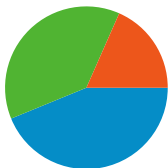

Traffic Sources Overview

- **Direct Traffic**
  6,477.00 (43.81%)
- **Search Engines**
  5,589.00 (37.80%)
- **Referring Sites**
  2,719.00 (18.39%)

Content Overview

Pages	Pageviews	% Pageviews
/	11,318	24.38%
/DVD/index.html	4,355	9.38%
/info/top100.html	2,420	5.21%
/index.html	2,089	4.50%
/info/search.html	1,968	4.24%