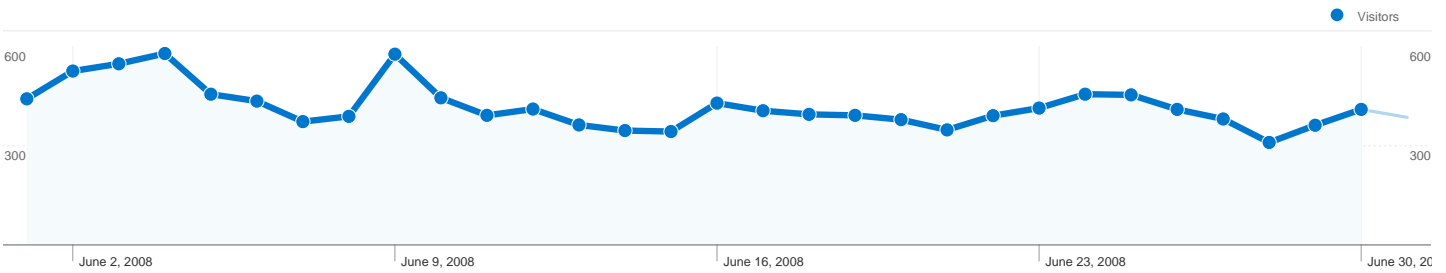

Site Usage

14,785 Visits

58.84% Bounce Rate

46,423 Pageviews

00:02:32 Avg. Time on Site

3.14 Pages/Visit

55.07% % New Visits

Visitors Overview

Visitors
9,228

Map Overlay world

Traffic Sources Overview

- **Direct Traffic**
6,477.00 (43.81%)
- **Search Engines**
5,589.00 (37.80%)
- **Referring Sites**
2,719.00 (18.39%)

Content Overview

Pages	Pageviews	% Pageviews
/	11,318	24.38%
/DVD/index.html	4,355	9.38%
/info/top100.html	2,420	5.21%
/index.html	2,089	4.50%
/info/search.html	1,968	4.24%

9,228 people visited this site

14,785 Visits

9,228 Absolute Unique Visitors

46,423 Pageviews

3.14 Average Pageviews

00:02:32 Time on Site

58.84% Bounce Rate

55.07% New Visits

14,785 visits came from 109 countries/territories

Site Usage						
Visits	Pages/Visit	Avg. Time on Site	% New Visits	Bounce Rate		
14,785 % of Site Total: 100.00%	3.14 Site Avg: 3.14 (0.00%)	00:02:32 Site Avg: 00:02:32 (0.00%)	55.13% Site Avg: 55.07% (0.11%)	58.84% Site Avg: 58.84% (0.00%)		
Country/Territory	Visits	Pages/Visit	Avg. Time on Site	% New Visits	Bounce Rate	
United States	7,914	3.25	00:02:27	57.10%	57.10%	
United Kingdom	1,529	2.89	00:03:10	48.59%	60.04%	
Australia	938	1.92	00:01:19	21.75%	79.85%	
Canada	727	3.92	00:02:49	56.95%	50.07%	
Germany	357	3.05	00:01:55	70.87%	58.26%	
Brazil	332	4.75	00:02:59	76.81%	61.45%	
Spain	311	4.59	00:04:27	65.59%	50.16%	
France	297	2.73	00:01:59	61.62%	62.96%	
Italy	287	3.39	00:02:26	55.75%	53.31%	
Japan	231	2.18	00:02:11	28.57%	61.47%	