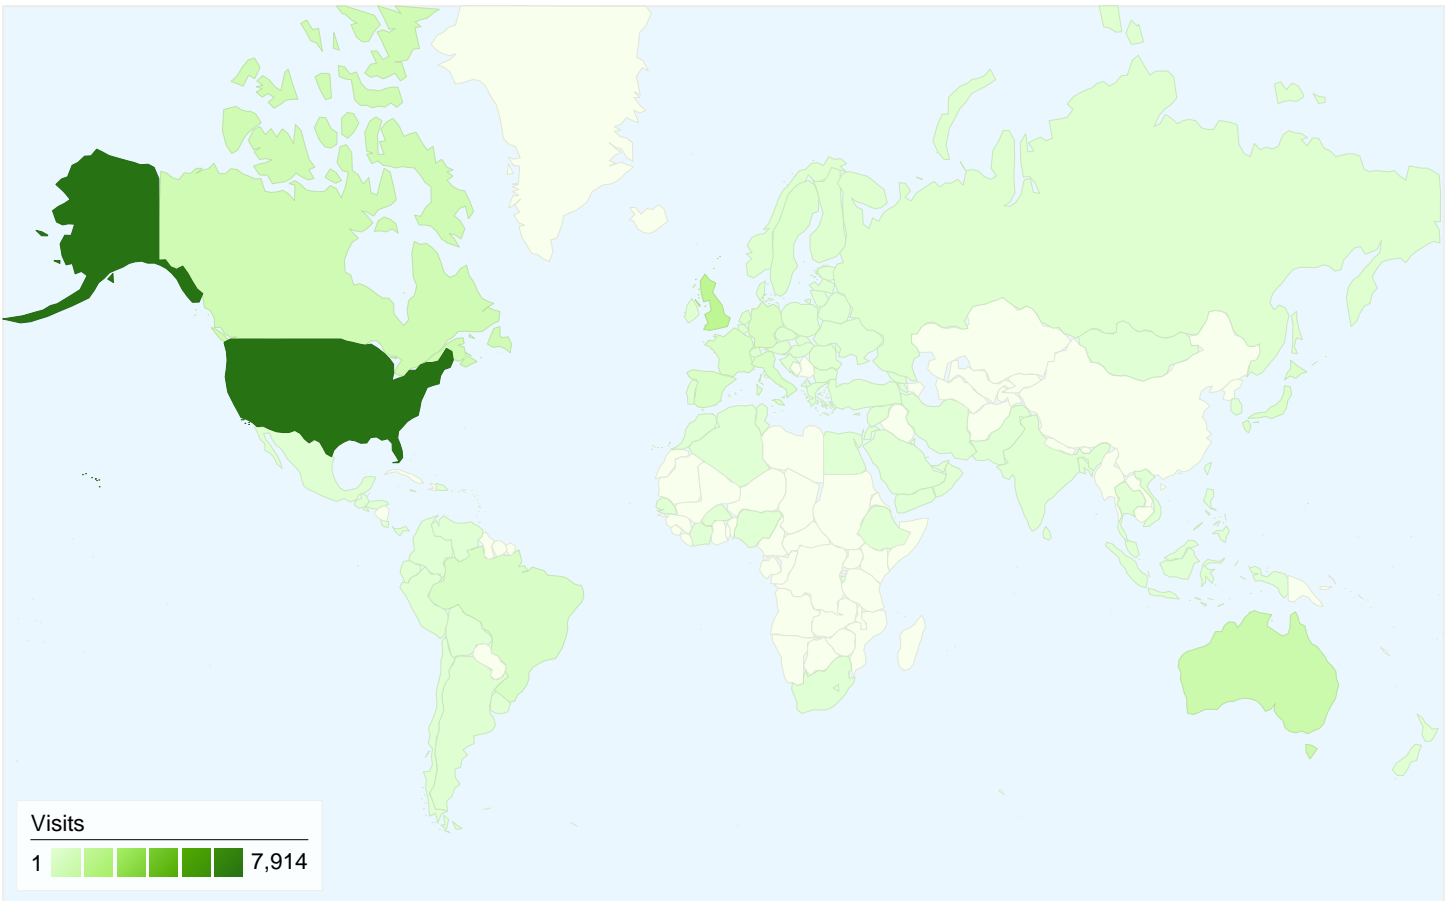

Visitors
9,228

Map Overlay world

Traffic Sources Overview

- **Direct Traffic**
6,477.00 (43.81%)
- **Search Engines**
5,589.00 (37.80%)
- **Referring Sites**
2,719.00 (18.39%)

Content Overview

Pages	Pageviews	% Pageviews
/	11,318	24.38%
/DVD/index.html	4,355	9.38%
/info/top100.html	2,420	5.21%
/index.html	2,089	4.50%
/info/search.html	1,968	4.24%

All traffic sources sent a total of 14,785 visits

-  43.81% Direct Traffic
-  18.39% Referring Sites
-  37.80% Search Engines

- Direct Traffic
6,477.00 (43.81%)
- Search Engines
5,589.00 (37.80%)
- Referring Sites
2,719.00 (18.39%)

Top Traffic Sources

Sources	Visits	% visits	Keywords	Visits	% visits
(direct) ((none))	6,477	43.81%	silent era	539	9.64%
google (organic)	4,500	30.44%	silent films	463	8.28%
yahoo (organic)	692	4.68%	silent movies	250	4.47%
en.wikipedia.org (referral)	491	3.32%	silent film	223	3.99%
stumbleupon.com (referral)	284	1.92%	way down east play	166	2.97%

14,785 visits came from 109 countries/territories

Site Usage						
Visits	Pages/Visit	Avg. Time on Site	% New Visits	Bounce Rate		
14,785 % of Site Total: 100.00%	3.14 Site Avg: 3.14 (0.00%)	00:02:32 Site Avg: 00:02:32 (0.00%)	55.13% Site Avg: 55.07% (0.11%)	58.84% Site Avg: 58.84% (0.00%)		
Country/Territory	Visits	Pages/Visit	Avg. Time on Site	% New Visits	Bounce Rate	
United States	7,914	3.25	00:02:27	57.10%	57.10%	
United Kingdom	1,529	2.89	00:03:10	48.59%	60.04%	
Australia	938	1.92	00:01:19	21.75%	79.85%	
Canada	727	3.92	00:02:49	56.95%	50.07%	
Germany	357	3.05	00:01:55	70.87%	58.26%	
Brazil	332	4.75	00:02:59	76.81%	61.45%	
Spain	311	4.59	00:04:27	65.59%	50.16%	
France	297	2.73	00:01:59	61.62%	62.96%	
Italy	287	3.39	00:02:26	55.75%	53.31%	
Japan	231	2.18	00:02:11	28.57%	61.47%	