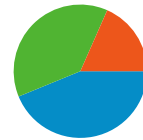

- Direct Traffic
  6,477.00 (43.81%)
- Search Engines
  5,589.00 (37.80%)
- Referring Sites
  2,719.00 (18.39%)

Top Traffic Sources

Sources	Visits	% visits	Keywords	Visits	% visits
(direct) ((none))	6,477	43.81%	silent era	539	9.64%
google (organic)	4,500	30.44%	silent films	463	8.28%
yahoo (organic)	692	4.68%	silent movies	250	4.47%
en.wikipedia.org (referral)	491	3.32%	silent film	223	3.99%
stumbleupon.com (referral)	284	1.92%	way down east play	166	2.97%