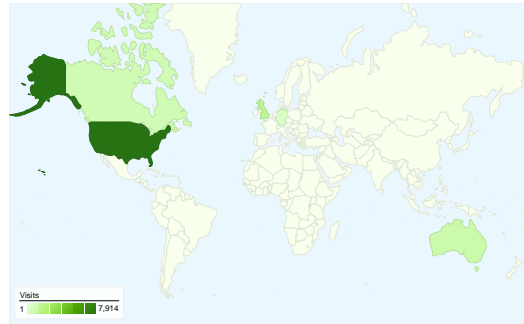

Visitors
9,228

Map Overlay world

Traffic Sources Overview

- **Direct Traffic**
6,477.00 (43.81%)
- **Search Engines**
5,589.00 (37.80%)
- **Referring Sites**
2,719.00 (18.39%)

Content Overview

Pages	Pageviews	% Pageviews
/	11,318	24.38%
/DVD/index.html	4,355	9.38%
/info/top100.html	2,420	5.21%
/index.html	2,089	4.50%
/info/search.html	1,968	4.24%

9,228 people visited this site

14,785 Visits

9,228 Absolute Unique Visitors

46,423 Pageviews

3.14 Average Pageviews

00:02:32 Time on Site

58.84% Bounce Rate

55.07% New Visits

All traffic sources sent a total of 14,785 visits

-  43.81% Direct Traffic
-  18.39% Referring Sites
-  37.80% Search Engines

- Direct Traffic
6,477.00 (43.81%)
- Search Engines
5,589.00 (37.80%)
- Referring Sites
2,719.00 (18.39%)

14,785 visits came from 109 countries/territories

Site Usage						
Visits	Pages/Visit	Avg. Time on Site	% New Visits	Bounce Rate		
14,785 % of Site Total: 100.00%	3.14 Site Avg: 3.14 (0.00%)	00:02:32 Site Avg: 00:02:32 (0.00%)	55.13% Site Avg: 55.07% (0.11%)	58.84% Site Avg: 58.84% (0.00%)		
Country/Territory	Visits	Pages/Visit	Avg. Time on Site	% New Visits	Bounce Rate	
United States	7,914	3.25	00:02:27	57.10%	57.10%	
United Kingdom	1,529	2.89	00:03:10	48.59%	60.04%	
Australia	938	1.92	00:01:19	21.75%	79.85%	
Canada	727	3.92	00:02:49	56.95%	50.07%	
Germany	357	3.05	00:01:55	70.87%	58.26%	
Brazil	332	4.75	00:02:59	76.81%	61.45%	
Spain	311	4.59	00:04:27	65.59%	50.16%	
France	297	2.73	00:01:59	61.62%	62.96%	
Italy	287	3.39	00:02:26	55.75%	53.31%	
Japan	231	2.18	00:02:11	28.57%	61.47%	