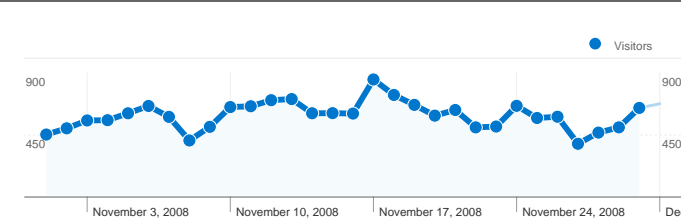

Site Usage

19,650 Visits

59.88% Bounce Rate

69,197 Pageviews

00:02:29 Avg. Time on Site

3.52 Pages/Visit

65.46% % New Visits

Visitors Overview

14,057 people visited this site

19,650 Visits

14,057 Absolute Unique Visitors

69,197 Pageviews

3.52 Average Pageviews

00:02:29 Time on Site

59.88% Bounce Rate

65.46% New Visits

All traffic sources sent a total of 19,650 visits

-  **40.04%** Direct Traffic
-  **18.78%** Referring Sites
-  **41.18%** Search Engines

- **Search Engines**
8,091.00 (41.18%)
- **Direct Traffic**
7,868.00 (40.04%)
- **Referring Sites**
3,691.00 (18.78%)