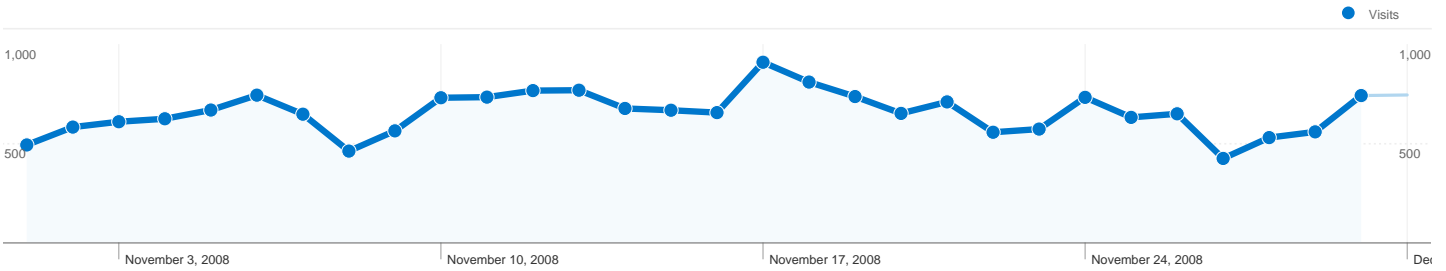

Site Usage

19,650 Visits

59.88% Bounce Rate

69,197 Pageviews

00:02:29 Avg. Time on Site

3.52 Pages/Visit

65.46% % New Visits

Visitors Overview

14,057 people visited this site

19,650 Visits

14,057 Absolute Unique Visitors

69,197 Pageviews

3.52 Average Pageviews

00:02:29 Time on Site

59.88% Bounce Rate

65.46% New Visits

All traffic sources sent a total of 19,650 visits

-  **40.04%** Direct Traffic
-  **18.78%** Referring Sites
-  **41.18%** Search Engines

- **Search Engines**
8,091.00 (41.18%)
- **Direct Traffic**
7,868.00 (40.04%)
- **Referring Sites**
3,691.00 (18.78%)