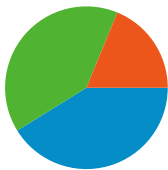

Traffic Sources Overview

- **Search Engines**
  8,091.00 (41.18%)
- **Direct Traffic**
  7,868.00 (40.04%)
- **Referring Sites**
  3,691.00 (18.78%)

Content Overview

Pages	Pageviews	% Pageviews
/	13,049	18.86%
/DVD/index.html	4,809	6.95%
/info/top100.html	2,706	3.91%
/index.html	2,079	3.00%
/PSFL/index.html	1,922	2.78%