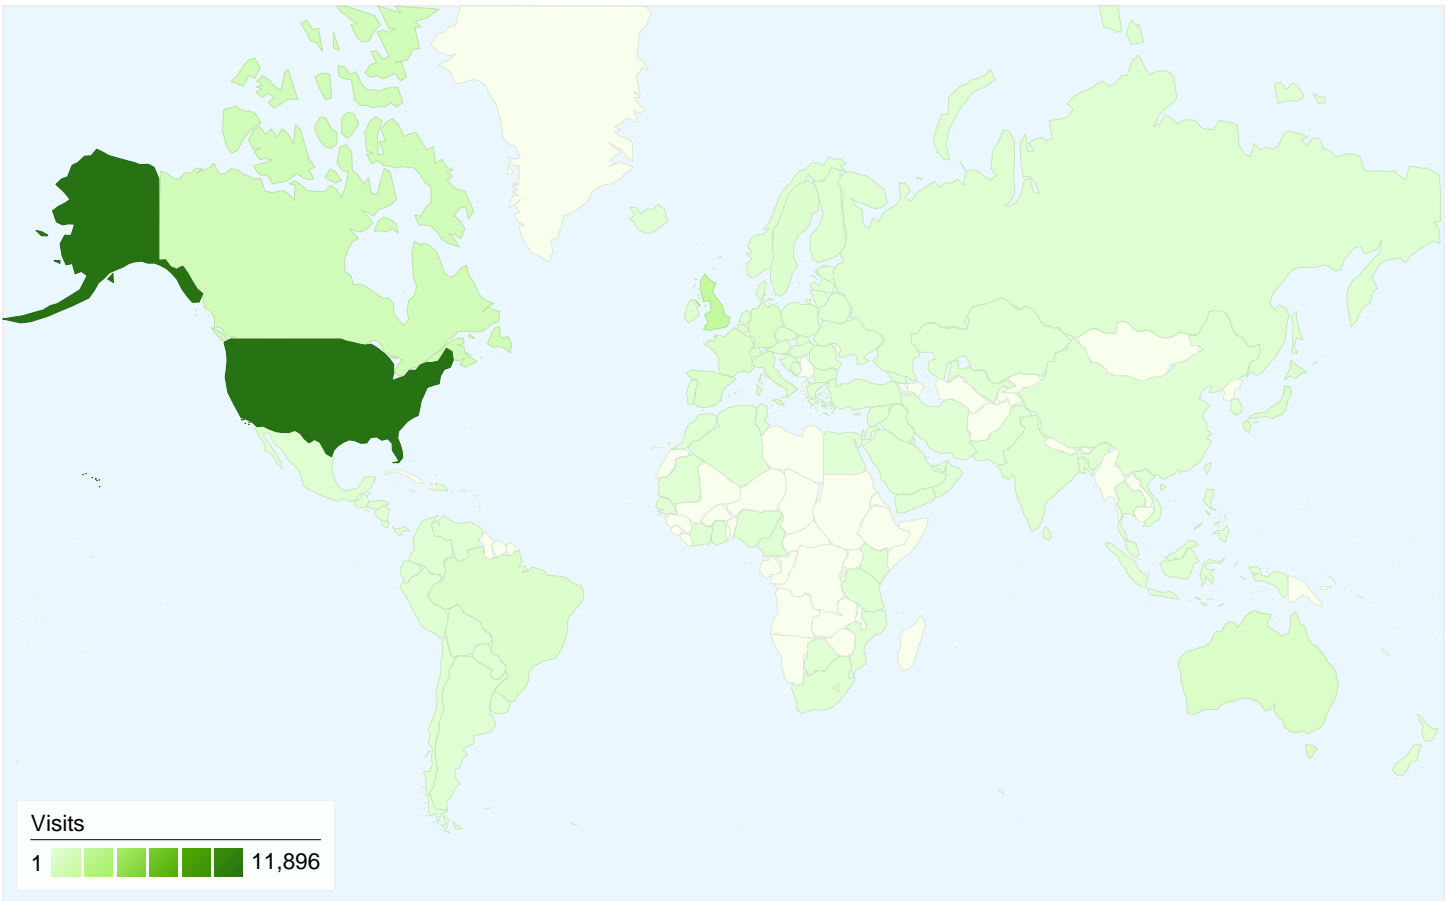

19,650 visits came from 117 countries/territories

Site Usage

Visits	Pages/Visit	Avg. Time on Site	% New Visits	Bounce Rate	
19,650 % of Site Total: 100.00%	3.52 Site Avg: 3.52 (0.00%)	00:02:29 Site Avg: 00:02:29 (0.00%)	65.51% Site Avg: 65.46% (0.07%)	59.88% Site Avg: 59.88% (0.00%)	
Country/Territory	Visits	Pages/Visit	Avg. Time on Site	% New Visits	Bounce Rate
United States	11,896	3.43	00:02:16	68.42%	62.77%
United Kingdom	1,911	3.48	00:02:54	56.72%	56.41%
Canada	1,013	4.15	00:02:43	62.49%	49.36%
Australia	403	4.20	00:03:02	51.12%	51.86%
Germany	395	4.26	00:02:34	64.05%	52.15%
France	387	3.16	00:02:22	64.08%	56.85%
Spain	340	3.73	00:03:52	68.53%	48.53%
Brazil	332	3.86	00:02:59	73.19%	56.63%
Italy	315	3.89	00:02:23	58.73%	57.46%
Japan	275	5.68	00:03:21	21.45%	54.91%