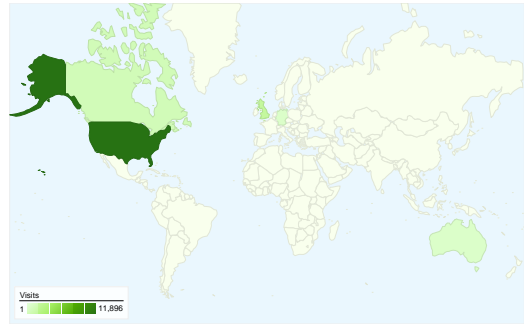

Visitors
14,057

Map Overlay world

Traffic Sources Overview

- **Search Engines**
8,091.00 (41.18%)
- **Direct Traffic**
7,868.00 (40.04%)
- **Referring Sites**
3,691.00 (18.78%)

Content Overview

Pages	Pageviews	% Pageviews
/	13,049	18.86%
/DVD/index.html	4,809	6.95%
/info/top100.html	2,706	3.91%
/index.html	2,079	3.00%
/PSFL/index.html	1,922	2.78%

14,057 people visited this site

19,650 Visits

14,057 Absolute Unique Visitors

69,197 Pageviews

3.52 Average Pageviews

00:02:29 Time on Site

59.88% Bounce Rate

65.46% New Visits

All traffic sources sent a total of 19,650 visits

-  **40.04%** Direct Traffic
-  **18.78%** Referring Sites
-  **41.18%** Search Engines

- **Search Engines**
8,091.00 (41.18%)
- **Direct Traffic**
7,868.00 (40.04%)
- **Referring Sites**
3,691.00 (18.78%)

Top Traffic Sources

Sources	Visits	% visits
(direct) ((none))	7,868	40.04%
google (organic)	6,230	31.70%
yahoo (organic)	1,250	6.36%
en.wikipedia.org (referral)	953	4.85%
stumbleupon.com (referral)	512	2.61%