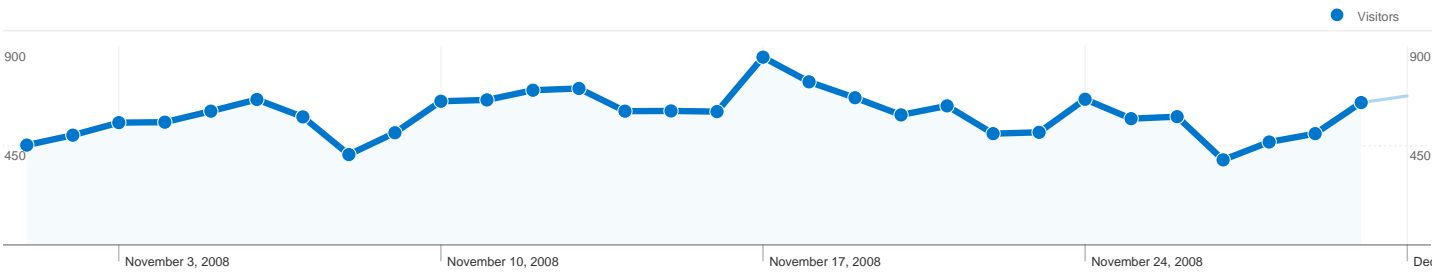

Site Usage

19,650 Visits

59.88% Bounce Rate

69,197 Pageviews

00:02:29 Avg. Time on Site

3.52 Pages/Visit

65.46% % New Visits

Visitors Overview

14,057 people visited this site

19,650 Visits

14,057 Absolute Unique Visitors

69,197 Pageviews

3.52 Average Pageviews

00:02:29 Time on Site

59.88% Bounce Rate

65.46% New Visits

All traffic sources sent a total of 19,650 visits

-  **40.04%** Direct Traffic
-  **18.78%** Referring Sites
-  **41.18%** Search Engines

- **Search Engines**
8,091.00 (41.18%)
- **Direct Traffic**
7,868.00 (40.04%)
- **Referring Sites**
3,691.00 (18.78%)