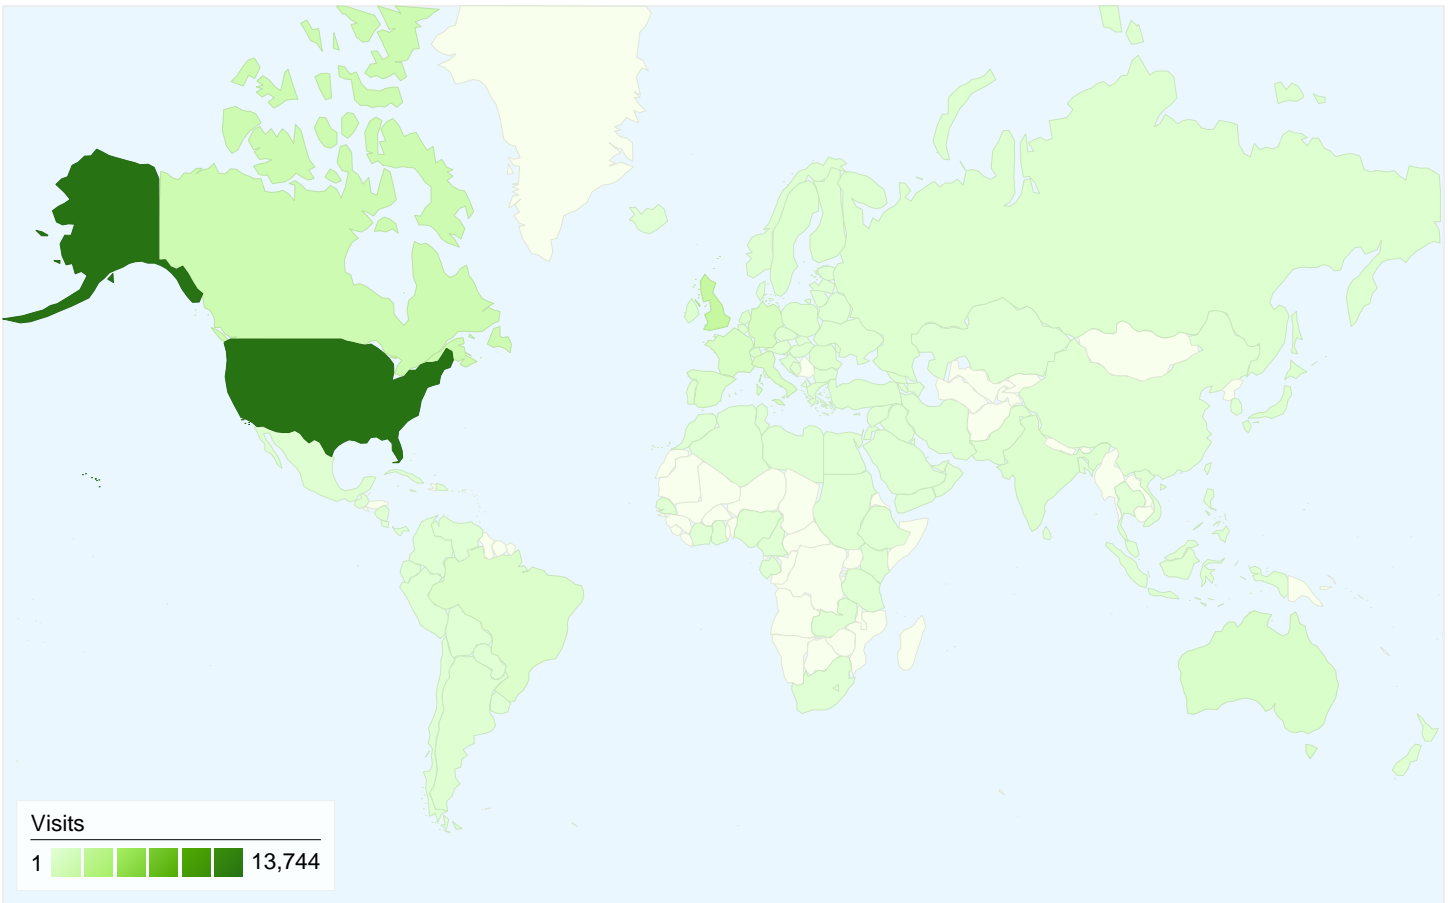

Visitors
18,630

Map Overlay world

Traffic Sources Overview

- **Search Engines**
15,858.00 (62.93%)
- **Referring Sites**
4,991.00 (19.81%)
- **Direct Traffic**
4,349.00 (17.26%)

Content Overview

Pages	Pageviews	% Pageviews
/	11,498	13.55%
/info/top100.html	3,412	4.02%
/video/index.html	2,807	3.31%
/info/search.html	2,761	3.25%
/index.html	1,832	2.16%

18,630 people visited this site

25,198 Visits

18,630 Absolute Unique Visitors

84,878 Pageviews

3.37 Average Pageviews

00:02:18 Time on Site

65.25% Bounce Rate

66.49% New Visits

All traffic sources sent a total of 25,198 visits

-  17.26% Direct Traffic
-  19.81% Referring Sites
-  62.93% Search Engines

- Search Engines
15,858.00 (62.93%)
- Referring Sites
4,991.00 (19.81%)
- Direct Traffic
4,349.00 (17.26%)

25,198 visits came from 122 countries/territories

Site Usage

Country/Territory	Visits	Pages/Visit	Avg. Time on Site	% New Visits	Bounce Rate
Visits 25,198 % of Site Total: 100.00%	Pages/Visit 3.37 Site Avg: 3.37 (0.00%)	Avg. Time on Site 00:02:18 Site Avg: 00:02:18 (0.00%)	% New Visits 66.57% Site Avg: 66.49% (0.11%)	Bounce Rate 65.25% Site Avg: 65.25% (0.00%)	
United States	13,744	3.39	00:02:18	67.99%	64.15%
United Kingdom	2,148	3.49	00:03:27	64.76%	62.15%
Canada	1,400	6.27	00:02:47	62.93%	58.29%
Germany	707	3.68	00:01:47	69.87%	62.52%
France	626	2.52	00:01:27	66.29%	70.45%
Italy	614	3.47	00:02:28	52.28%	66.12%
Australia	482	2.50	00:01:20	45.85%	77.18%
Spain	436	3.55	00:03:28	70.87%	64.91%
Switzerland	403	2.00	00:01:48	12.90%	82.63%