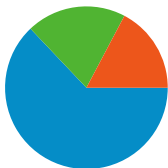

Traffic Sources Overview

- **Search Engines**
  15,858.00 (62.93%)
- **Referring Sites**
  4,991.00 (19.81%)
- **Direct Traffic**
  4,349.00 (17.26%)

Content Overview

Pages	Pageviews	% Pageviews
/	11,498	13.55%
/info/top100.html	3,412	4.02%
/video/index.html	2,807	3.31%
/info/search.html	2,761	3.25%
/index.html	1,832	2.16%