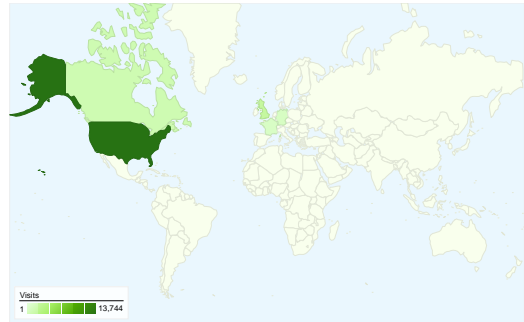

Site Usage

25,198 Visits

65.25% Bounce Rate

84,878 Pageviews

00:02:18 Avg. Time on Site

3.37 Pages/Visit

66.49% % New Visits

Visitors Overview

Visitors
18,630

Map Overlay world

Traffic Sources Overview

- **Search Engines**
15,858.00 (62.93%)
- **Referring Sites**
4,991.00 (19.81%)
- **Direct Traffic**
4,349.00 (17.26%)

Content Overview

Pages	Pageviews	% Pageviews
/	11,498	13.55%
/info/top100.html	3,412	4.02%
/video/index.html	2,807	3.31%
/info/search.html	2,761	3.25%
/index.html	1,832	2.16%

All traffic sources sent a total of 25,198 visits

-  17.26% Direct Traffic
-  19.81% Referring Sites
-  62.93% Search Engines

- Search Engines
15,858.00 (62.93%)
- Referring Sites
4,991.00 (19.81%)
- Direct Traffic
4,349.00 (17.26%)

25,198 visits came from 122 countries/territories

Site Usage

Country/Territory	Visits	Pages/Visit	Avg. Time on Site	% New Visits	Bounce Rate
Visits 25,198 % of Site Total: 100.00%	Pages/Visit 3.37 Site Avg: 3.37 (0.00%)	Avg. Time on Site 00:02:18 Site Avg: 00:02:18 (0.00%)	% New Visits 66.57% Site Avg: 66.49% (0.11%)	Bounce Rate 65.25% Site Avg: 65.25% (0.00%)	
United States	13,744	3.39	00:02:18	67.99%	64.15%
United Kingdom	2,148	3.49	00:03:27	64.76%	62.15%
Canada	1,400	6.27	00:02:47	62.93%	58.29%
Germany	707	3.68	00:01:47	69.87%	62.52%
France	626	2.52	00:01:27	66.29%	70.45%
Italy	614	3.47	00:02:28	52.28%	66.12%
Australia	482	2.50	00:01:20	45.85%	77.18%
Spain	436	3.55	00:03:28	70.87%	64.91%
Switzerland	403	2.00	00:01:48	12.90%	82.63%