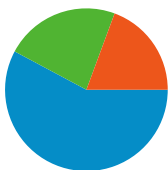

Traffic Sources Overview

- **Search Engines**
  16,780.00 (57.81%)
- **Referring Sites**
  6,626.00 (22.83%)
- **Direct Traffic**
  5,621.00 (19.36%)

Content Overview

Pages	Pageviews	% Pageviews
/	11,303	10.49%
/info/top100.html	4,923	4.57%
/video/index.html	4,788	4.45%
/search.html	2,378	2.21%
/index.html	2,207	2.05%