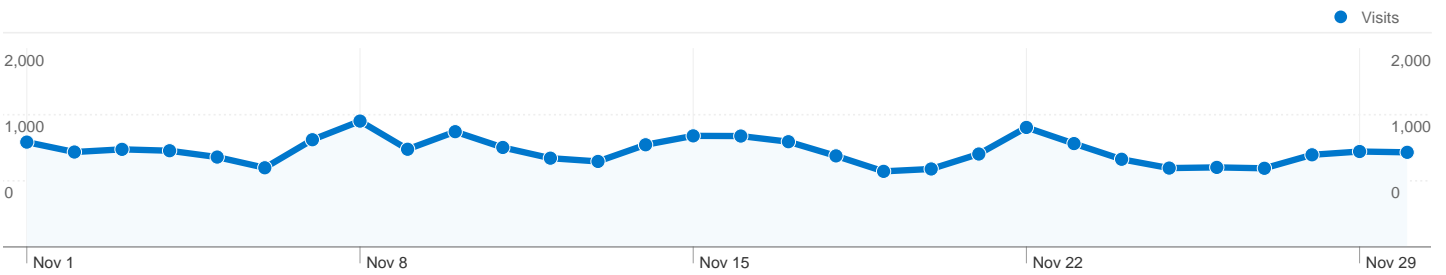

Site Usage

29,027 Visits

62.87% Bounce Rate

107,713 Pageviews

00:03:56 Avg. Time on Site

3.71 Pages/Visit

66.30% % New Visits

Visitors Overview

21,253 people visited this site

29,027 Visits

21,253 Absolute Unique Visitors

107,713 Pageviews

3.71 Average Pageviews

00:03:56 Time on Site

62.87% Bounce Rate

66.30% New Visits

All traffic sources sent a total of 29,027 visits

-  **19.36%** Direct Traffic
-  **22.83%** Referring Sites
-  **57.81%** Search Engines

- **Search Engines**
16,780.00 (57.81%)
- **Referring Sites**
6,626.00 (22.83%)
- **Direct Traffic**
5,621.00 (19.36%)

29,027 visits came from 126 countries/territories

Site Usage

Country/Territory	Visits	Pages/Visit	Avg. Time on Site	% New Visits	Bounce Rate
Visits 29,027 % of Site Total: 100.00%	Pages/Visit 3.71 Site Avg: 3.71 (0.00%)	Avg. Time on Site 00:03:56 Site Avg: 00:03:56 (0.00%)	% New Visits 66.49% Site Avg: 66.30% (0.28%)	Bounce Rate 62.87% Site Avg: 62.87% (0.00%)	
United States	15,887	3.91	00:05:07	66.60%	60.82%
United Kingdom	2,668	3.63	00:02:31	64.69%	63.31%
Canada	1,850	3.73	00:02:13	70.27%	61.14%
France	827	3.29	00:02:19	57.32%	70.74%
Spain	823	2.71	00:02:42	49.94%	70.35%
Germany	735	4.46	00:02:59	73.20%	60.82%
Italy	672	3.84	00:02:12	45.98%	62.65%
Australia	574	3.10	00:02:09	58.54%	65.85%
Brazil	402	3.04	00:02:12	65.67%	63.43%