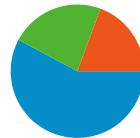

- **Search Engines**
  16,780.00 (57.81%)
- **Referring Sites**
  6,626.00 (22.83%)
- **Direct Traffic**
  5,621.00 (19.36%)

Top Traffic Sources

Sources	Visits	% visits	Keywords	Visits	% visits
google (organic)	14,407	49.63%	silent era	627	3.74%
(direct) ((none))	5,621	19.36%	silent films	606	3.61%
en.wikipedia.org (referral)	2,831	9.75%	silent movies	286	1.70%
yahoo (organic)	1,045	3.60%	best silent films	270	1.61%
bing (organic)	699	2.41%	silent film	254	1.51%