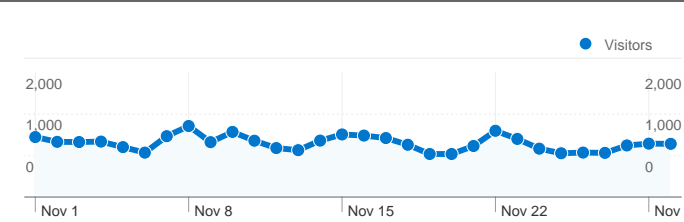

Site Usage

29,027 Visits

62.87% Bounce Rate

107,713 Pageviews

00:03:56 Avg. Time on Site

3.71 Pages/Visit

66.30% % New Visits

Visitors Overview

21,253 people visited this site

29,027 Visits

21,253 Absolute Unique Visitors

107,713 Pageviews

3.71 Average Pageviews

00:03:56 Time on Site

62.87% Bounce Rate

66.30% New Visits

All traffic sources sent a total of 29,027 visits

-  **19.36%** Direct Traffic
-  **22.83%** Referring Sites
-  **57.81%** Search Engines

- **Search Engines**
16,780.00 (57.81%)
- **Referring Sites**
6,626.00 (22.83%)
- **Direct Traffic**
5,621.00 (19.36%)

29,027 visits came from 126 countries/territories

Site Usage

Country/Territory	Visits	Pages/Visit	Avg. Time on Site	% New Visits	Bounce Rate
Visits 29,027 % of Site Total: 100.00%	Pages/Visit 3.71 Site Avg: 3.71 (0.00%)	Avg. Time on Site 00:03:56 Site Avg: 00:03:56 (0.00%)	% New Visits 66.49% Site Avg: 66.30% (0.28%)	Bounce Rate 62.87% Site Avg: 62.87% (0.00%)	
United States	15,887	3.91	00:05:07	66.60%	60.82%
United Kingdom	2,668	3.63	00:02:31	64.69%	63.31%
Canada	1,850	3.73	00:02:13	70.27%	61.14%
France	827	3.29	00:02:19	57.32%	70.74%
Spain	823	2.71	00:02:42	49.94%	70.35%
Germany	735	4.46	00:02:59	73.20%	60.82%
Italy	672	3.84	00:02:12	45.98%	62.65%
Australia	574	3.10	00:02:09	58.54%	65.85%
Brazil	402	3.04	00:02:12	65.67%	63.43%