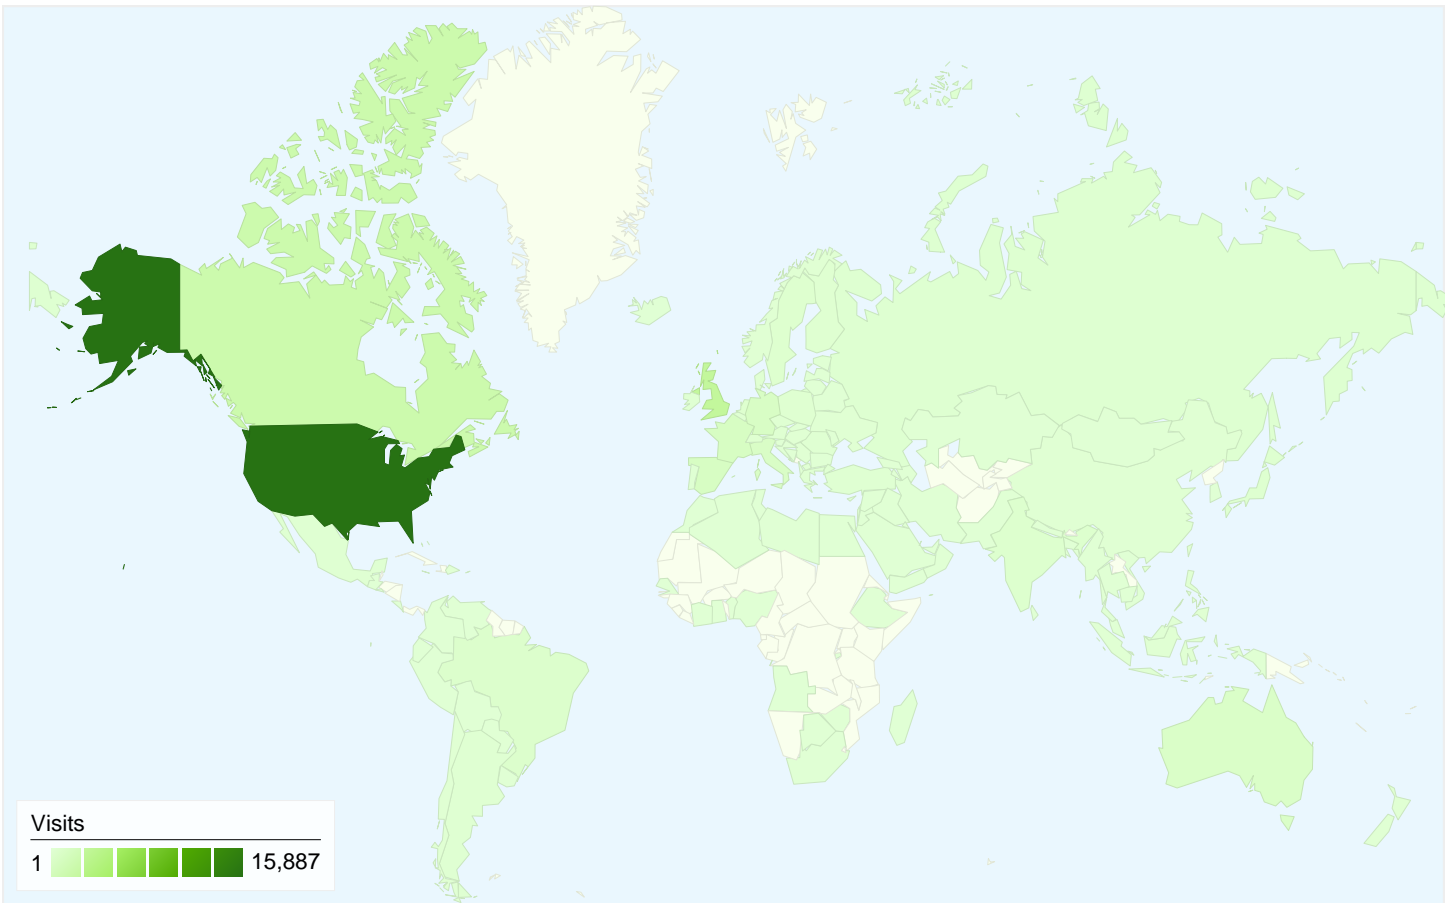

21,253 people visited this site

29,027 Visits

21,253 Absolute Unique Visitors

107,713 Pageviews

3.71 Average Pageviews

00:03:56 Time on Site

62.87% Bounce Rate

66.30% New Visits

All traffic sources sent a total of 29,027 visits

-  **19.36%** Direct Traffic
-  **22.83%** Referring Sites
-  **57.81%** Search Engines

- **Search Engines**
16,780.00 (57.81%)
- **Referring Sites**
6,626.00 (22.83%)
- **Direct Traffic**
5,621.00 (19.36%)

Top Traffic Sources

Sources	Visits	% visits	Keywords	Visits	% visits
google (organic)	14,407	49.63%	silent era	627	3.74%
(direct) ((none))	5,621	19.36%	silent films	606	3.61%
en.wikipedia.org (referral)	2,831	9.75%	silent movies	286	1.70%
yahoo (organic)	1,045	3.60%	best silent films	270	1.61%
bing (organic)	699	2.41%	silent film	254	1.51%

29,027 visits came from 126 countries/territories

Site Usage

Country/Territory	Visits	Pages/Visit	Avg. Time on Site	% New Visits	Bounce Rate
Visits 29,027 % of Site Total: 100.00%	Pages/Visit 3.71 Site Avg: 3.71 (0.00%)	Avg. Time on Site 00:03:56 Site Avg: 00:03:56 (0.00%)	% New Visits 66.49% Site Avg: 66.30% (0.28%)	Bounce Rate 62.87% Site Avg: 62.87% (0.00%)	
United States	15,887	3.91	00:05:07	66.60%	60.82%
United Kingdom	2,668	3.63	00:02:31	64.69%	63.31%
Canada	1,850	3.73	00:02:13	70.27%	61.14%
France	827	3.29	00:02:19	57.32%	70.74%
Spain	823	2.71	00:02:42	49.94%	70.35%
Germany	735	4.46	00:02:59	73.20%	60.82%
Italy	672	3.84	00:02:12	45.98%	62.65%
Australia	574	3.10	00:02:09	58.54%	65.85%
Brazil	402	3.04	00:02:12	65.67%	63.43%