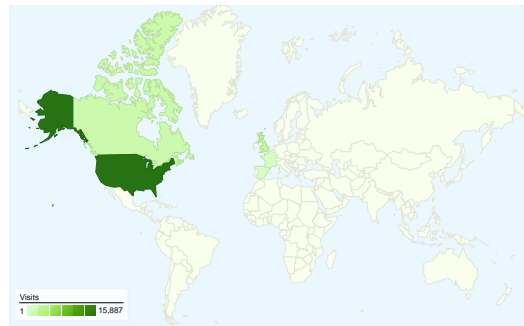

Map Overlay

Traffic Sources Overview

- **Search Engines**
  16,780.00 (57.81%)
- **Referring Sites**
  6,626.00 (22.83%)
- **Direct Traffic**
  5,621.00 (19.36%)

Content Overview

Pages	Pageviews	% Pageviews
/	11,303	10.49%
/info/top100.html	4,923	4.57%
/video/index.html	4,788	4.45%
/search.html	2,378	2.21%
/index.html	2,207	2.05%